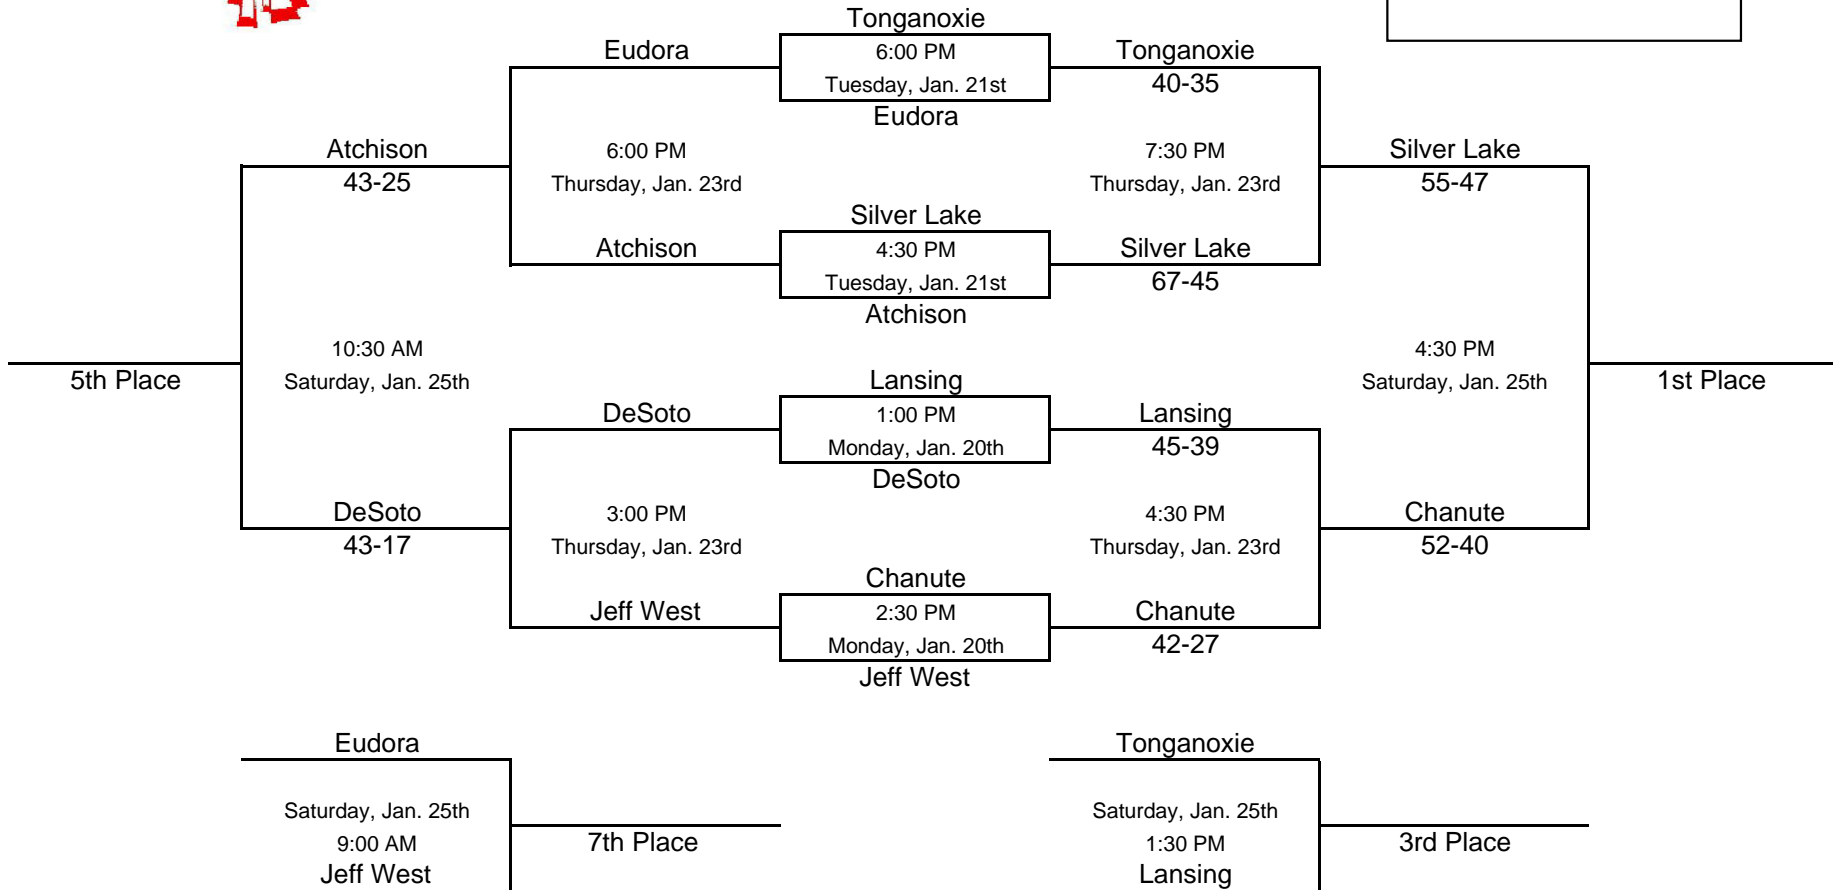

55th Annual Tonganoxie Invitational

January 20th - 25th, 2014

GIRLS BRACKET

The team on top of the bracket will be home and wear white.

***ALL GAMES WILL BE PLAYED AT TONGANOXIE HIGH SCHOOL EAST CAMPUS GYM**