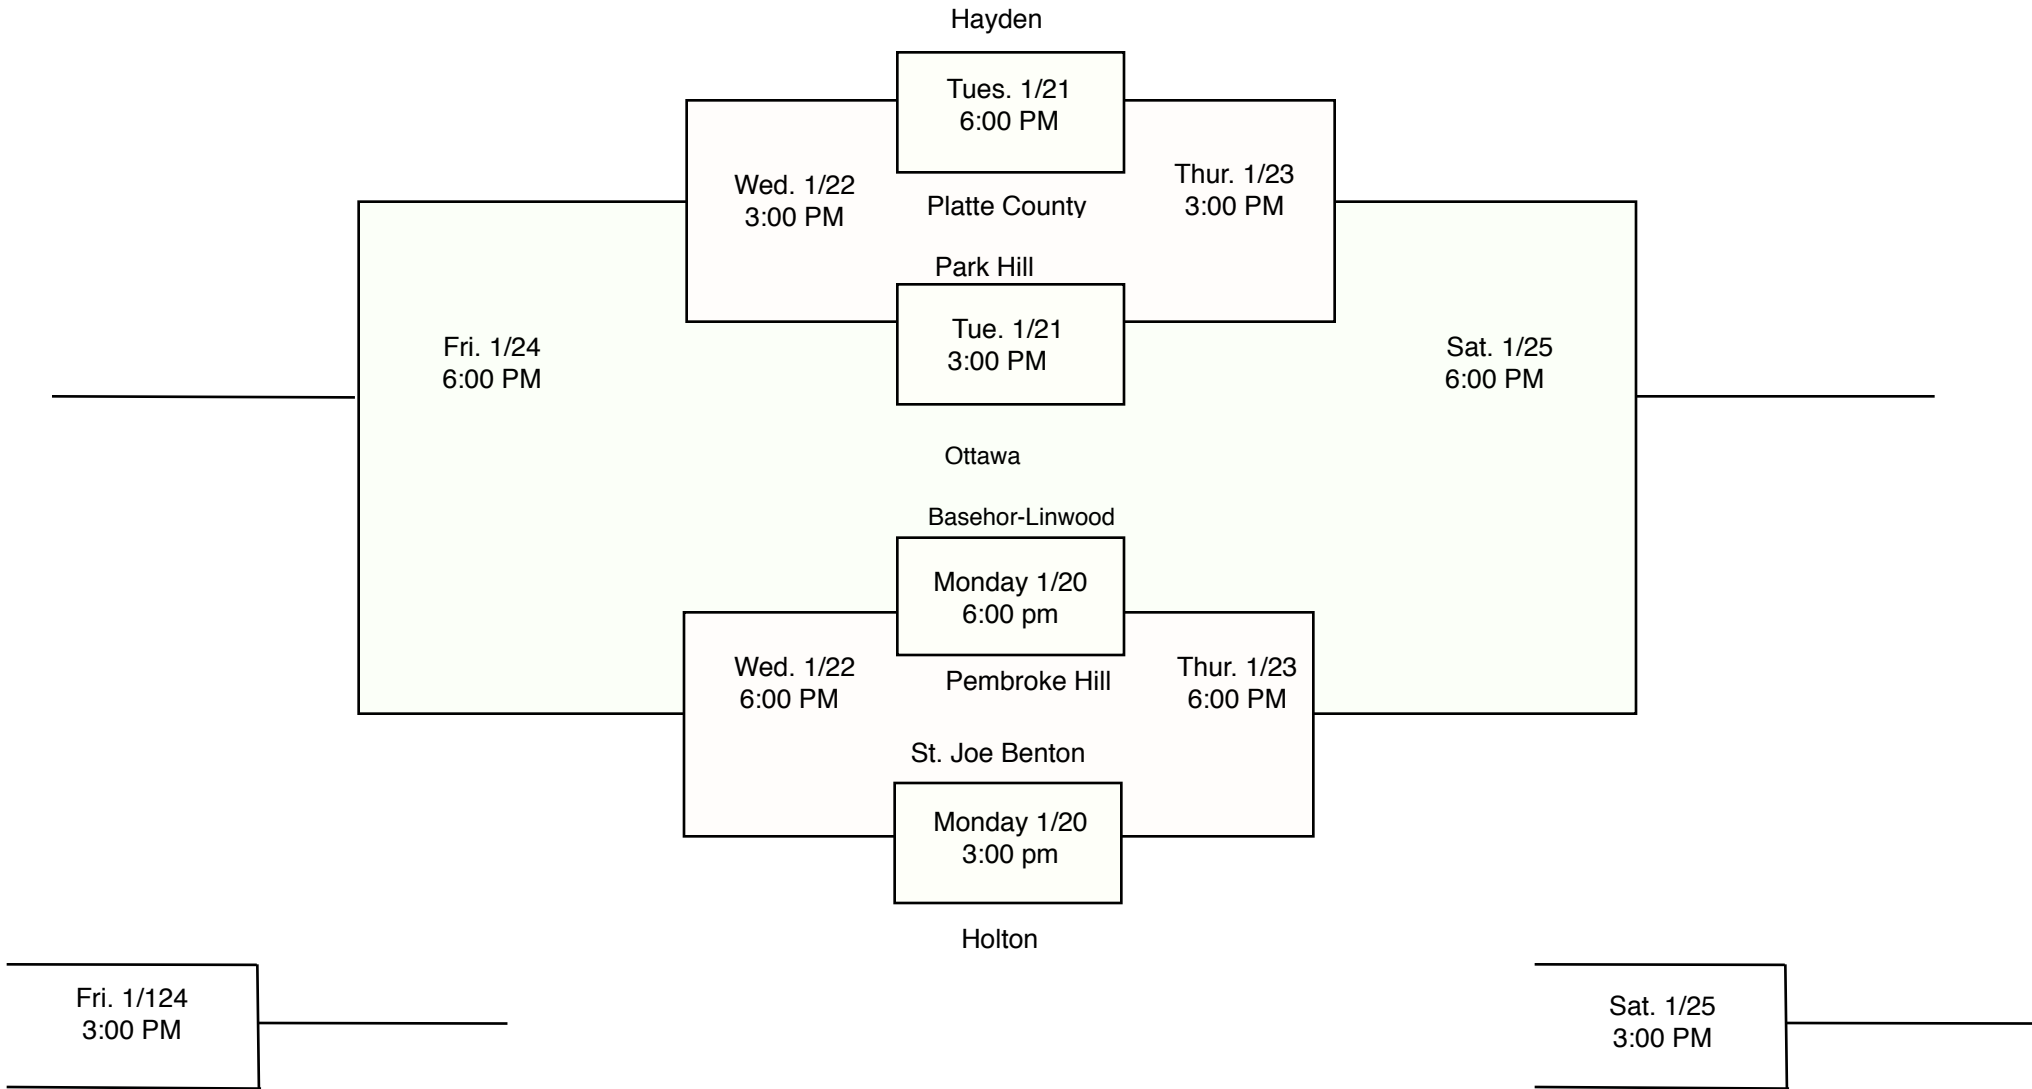

GIRL'S  
BRACKET

BASEHOR-LINWOOD  
INVITATIONAL BASKETBALL TOURNAMENT  
JANUARY 20-25, 2014

Top of the bracket will be home team and wear light colored jerseys.  
Bottom of the bracket will be visitor and wear dark colored jerseys.  
CONTACT: JOE KEELER Cell 913-709-1933 Home 913-724-1296