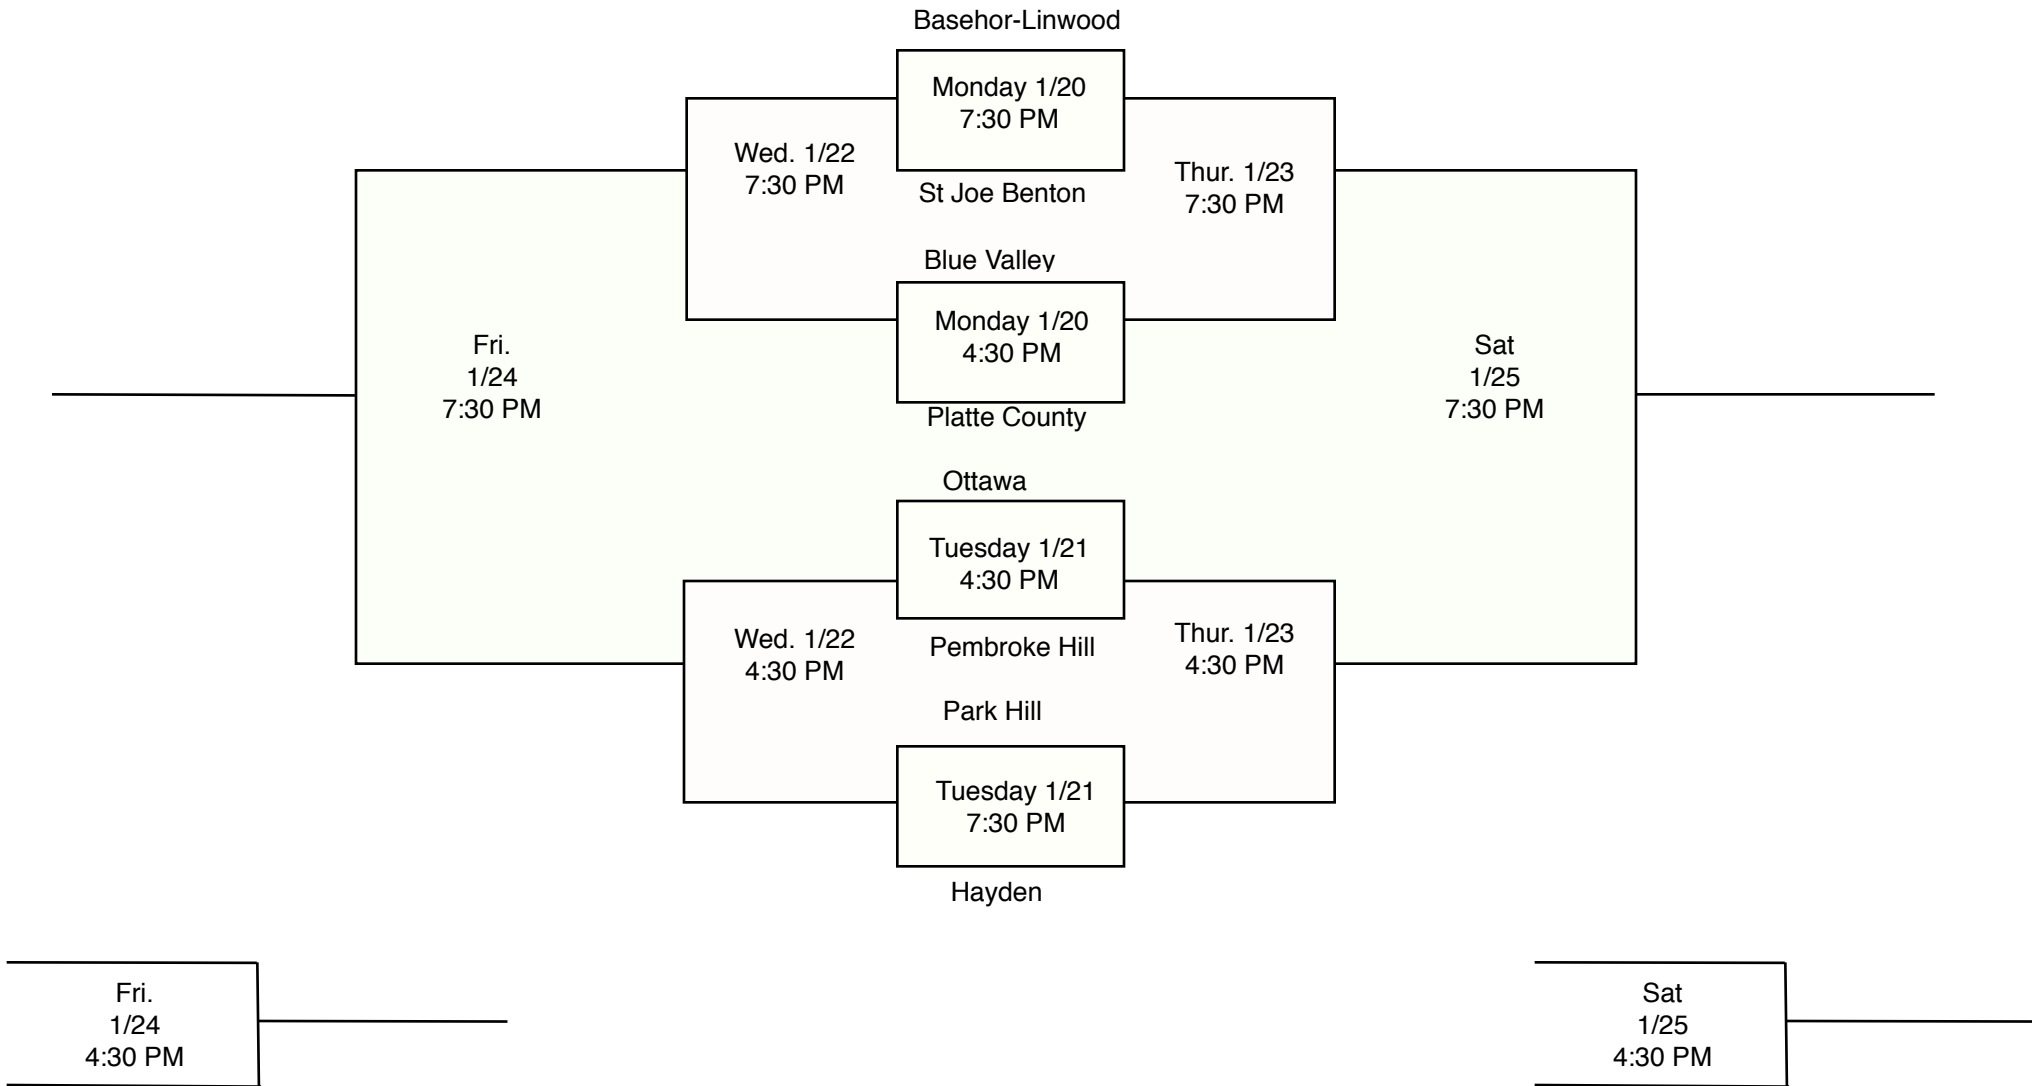

BOY'S
BRACKET

BASEHOR-LINWOOD
INVITATIONAL BASKETBALL TOURNAMENT
JANUARY 20-25, 2014

Top of the bracket will be home team and wear light colored jerseys.
 Bottom of the bracket will be visitor and wear dark colored jerseys.
 CONTACT: JOE KEELER Cell 913-709-1933 Home 913-724-1296