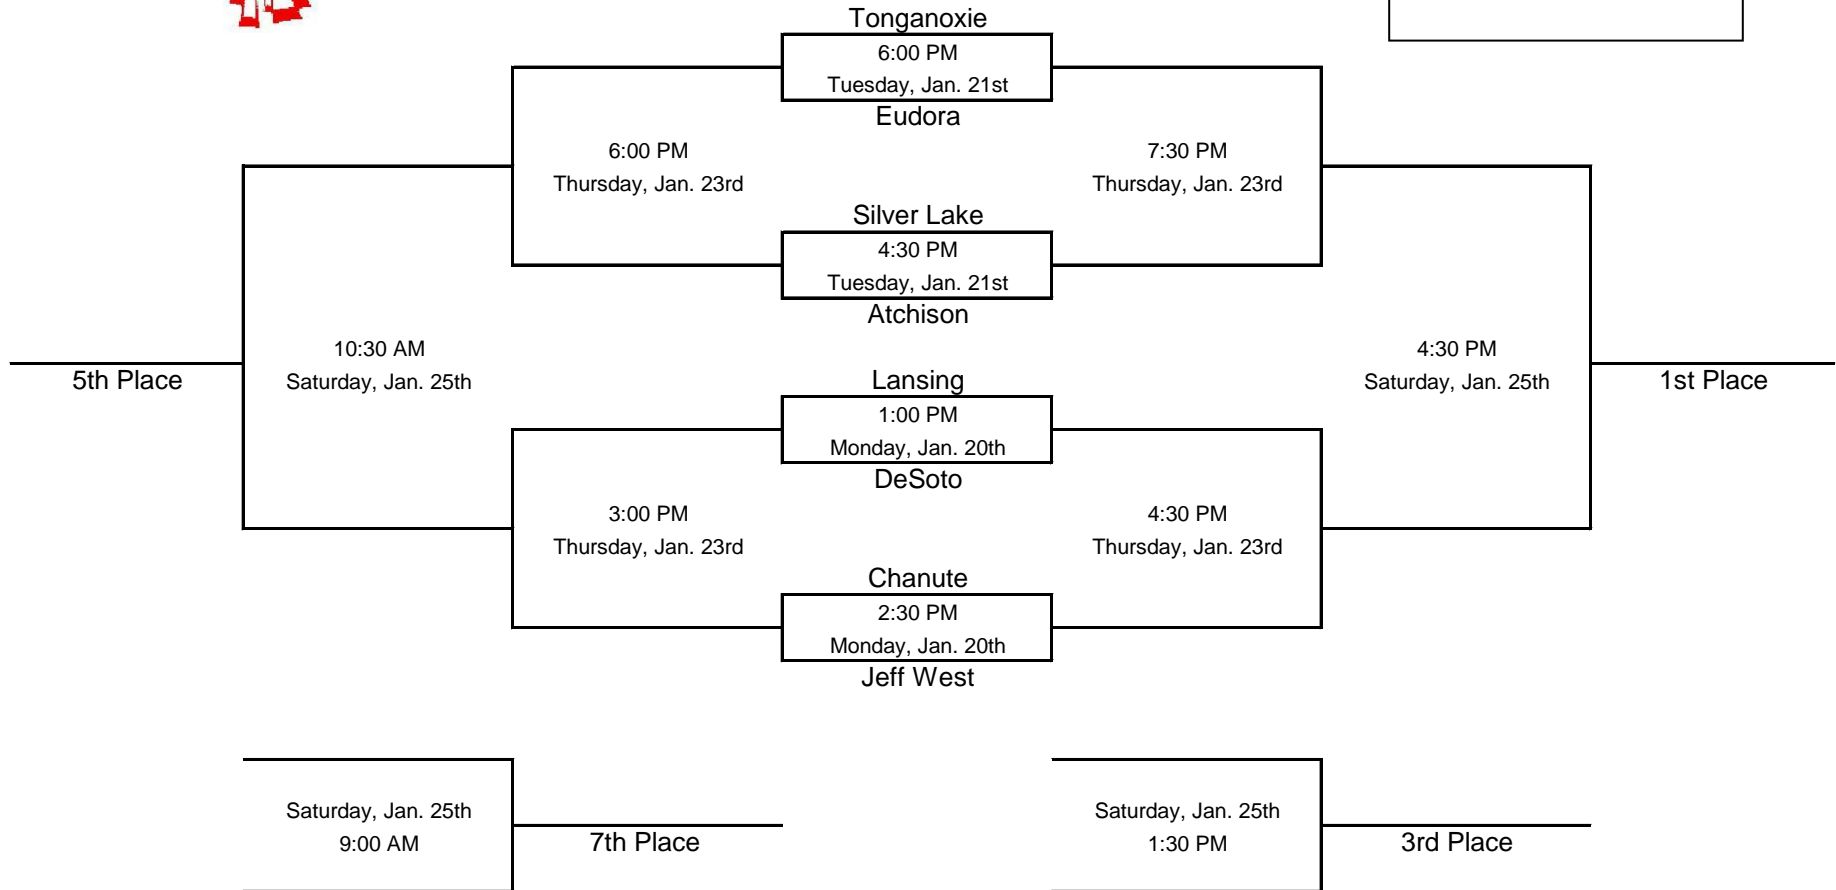

55th Annual Tonganoxie Invitational

January 20th - 25th, 2014

GIRLS BRACKET

The team on top of the bracket will be home and wear white.

***ALL GAMES WILL BE PLAYED AT TONGANOXIE HIGH SCHOOL EAST CAMPUS GYM**