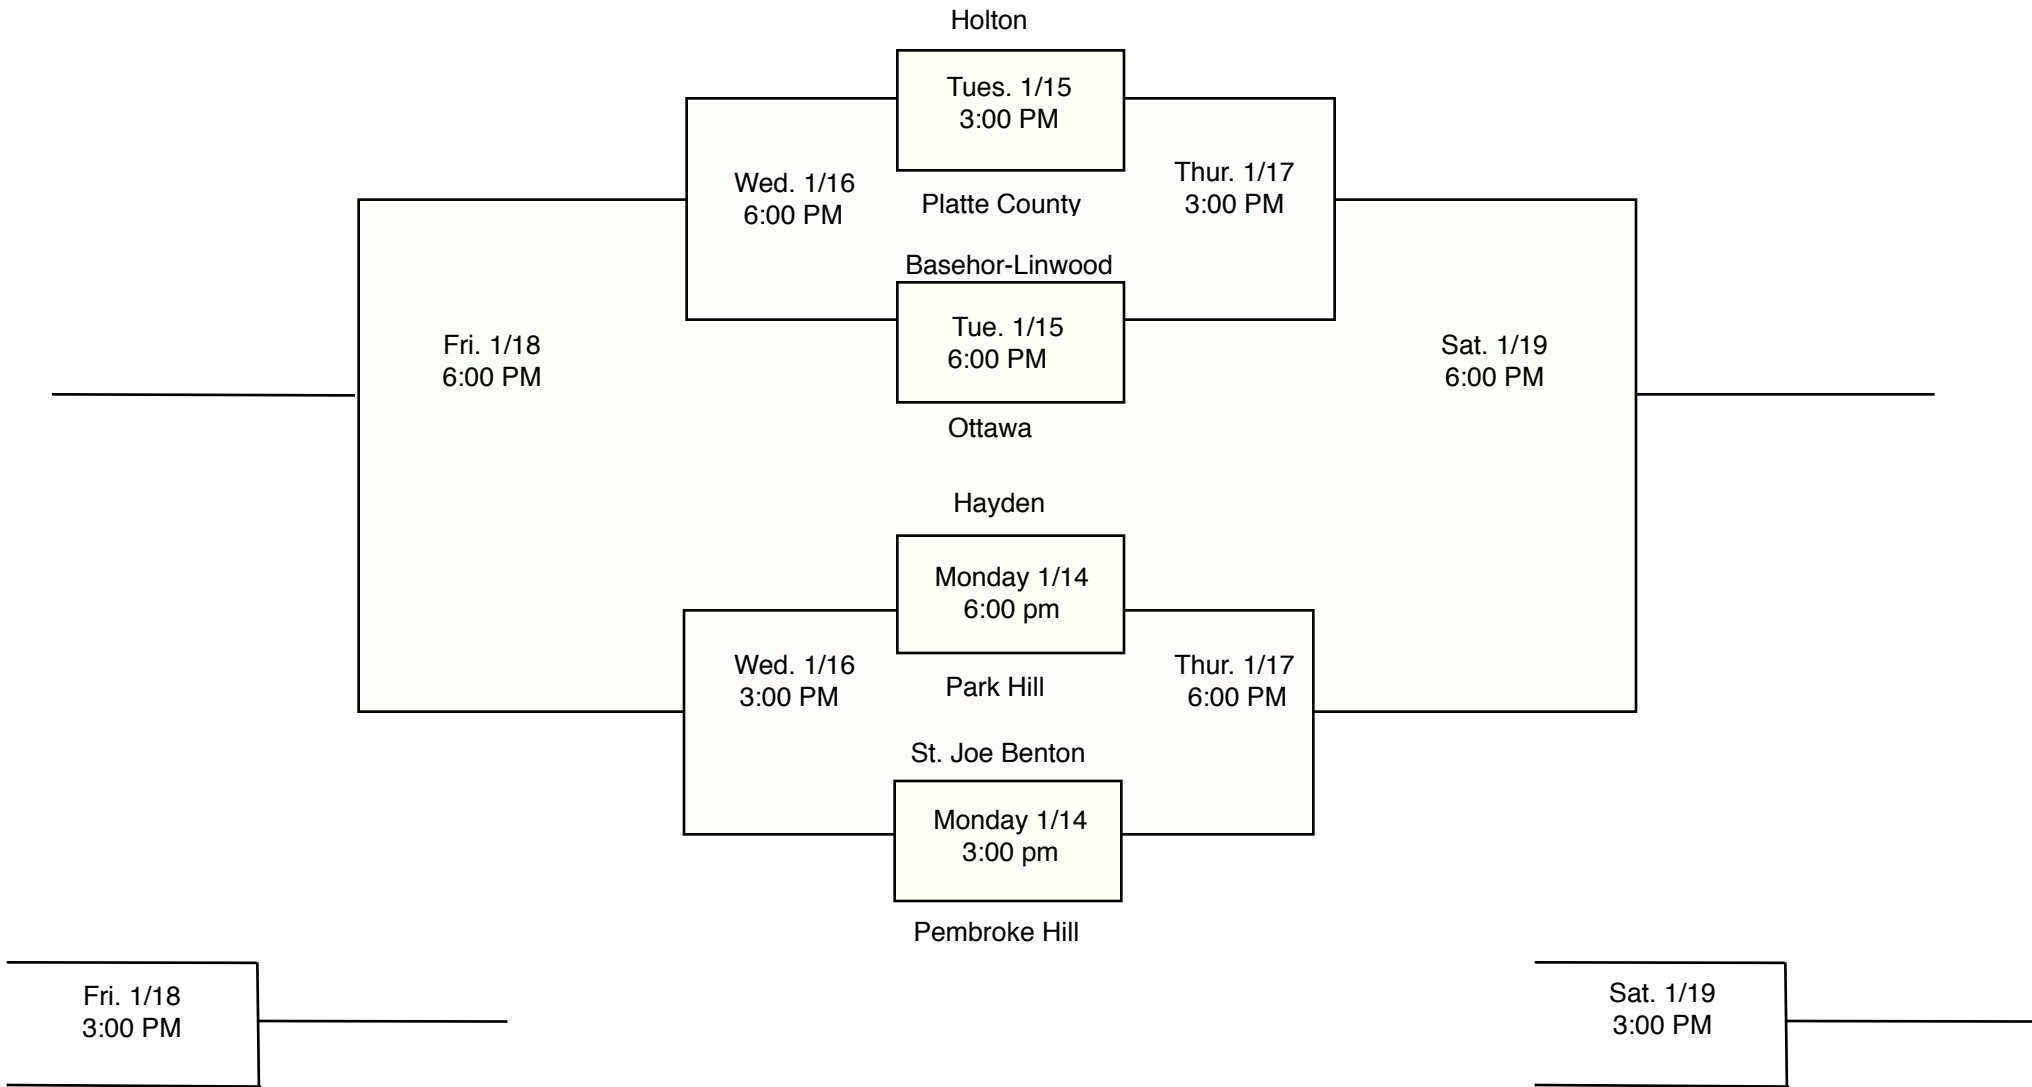

GIRL'S  
BRACKET

BASEHOR-LINWOOD  
INVITATIONAL BASKETBALL TOURNAMENT  
JANUARY 14-19, 2013

Top of the bracket will be home team and wear light colored jerseys.  
Bottom of the bracket will be visitor and wear dark colored jerseys.  
CONTACT: JOE KEELER Cell 913-709-1933 Home 913-724-1296