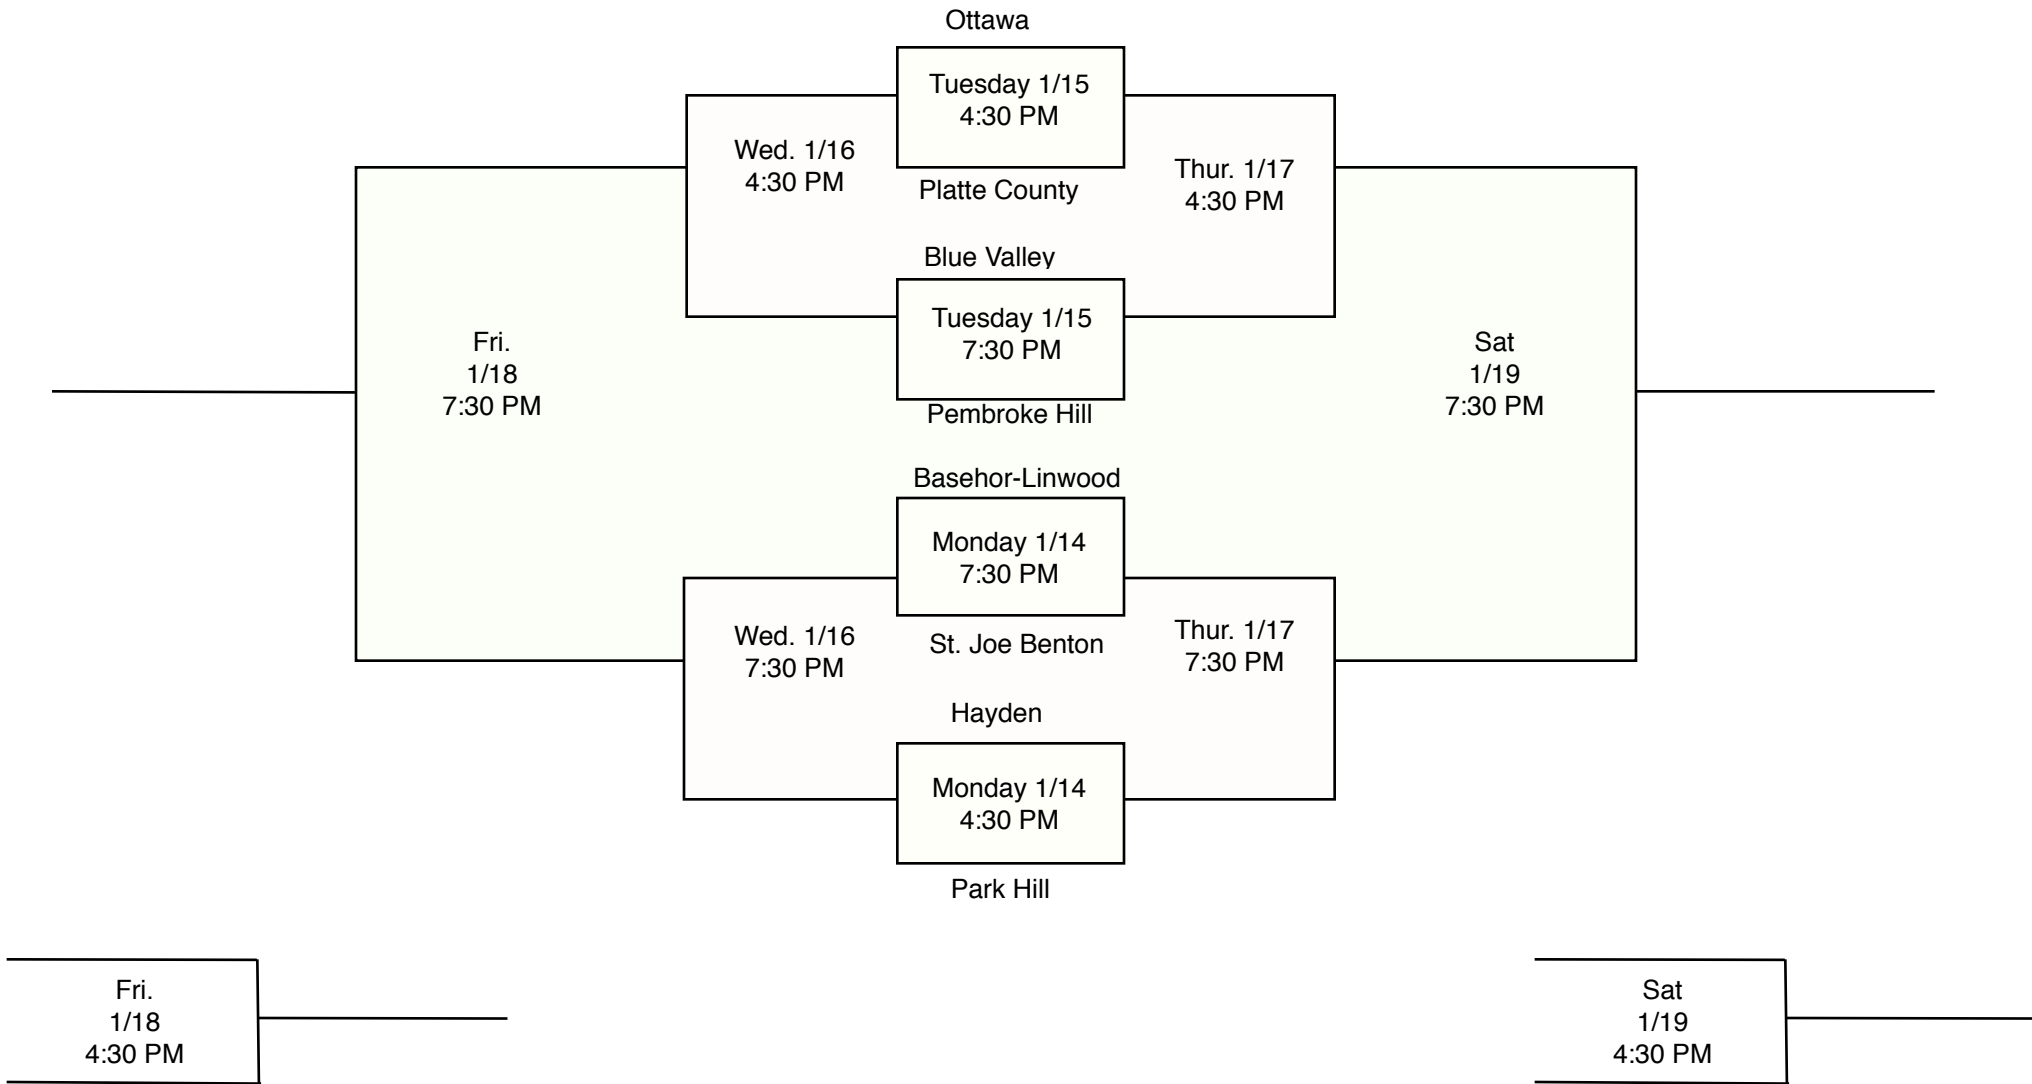

BOY'S  
BRACKET

BASEHOR-LINWOOD  
INVITATIONAL BASKETBALL TOURNAMENT  
JANUARY 14-19, 2013

Top of the bracket will be home team and wear light colored jerseys.  
 Bottom of the bracket will be visitor and wear dark colored jerseys.  
 CONTACT: JOE KEELER Cell 913-709-1933 Home 913-724-1296